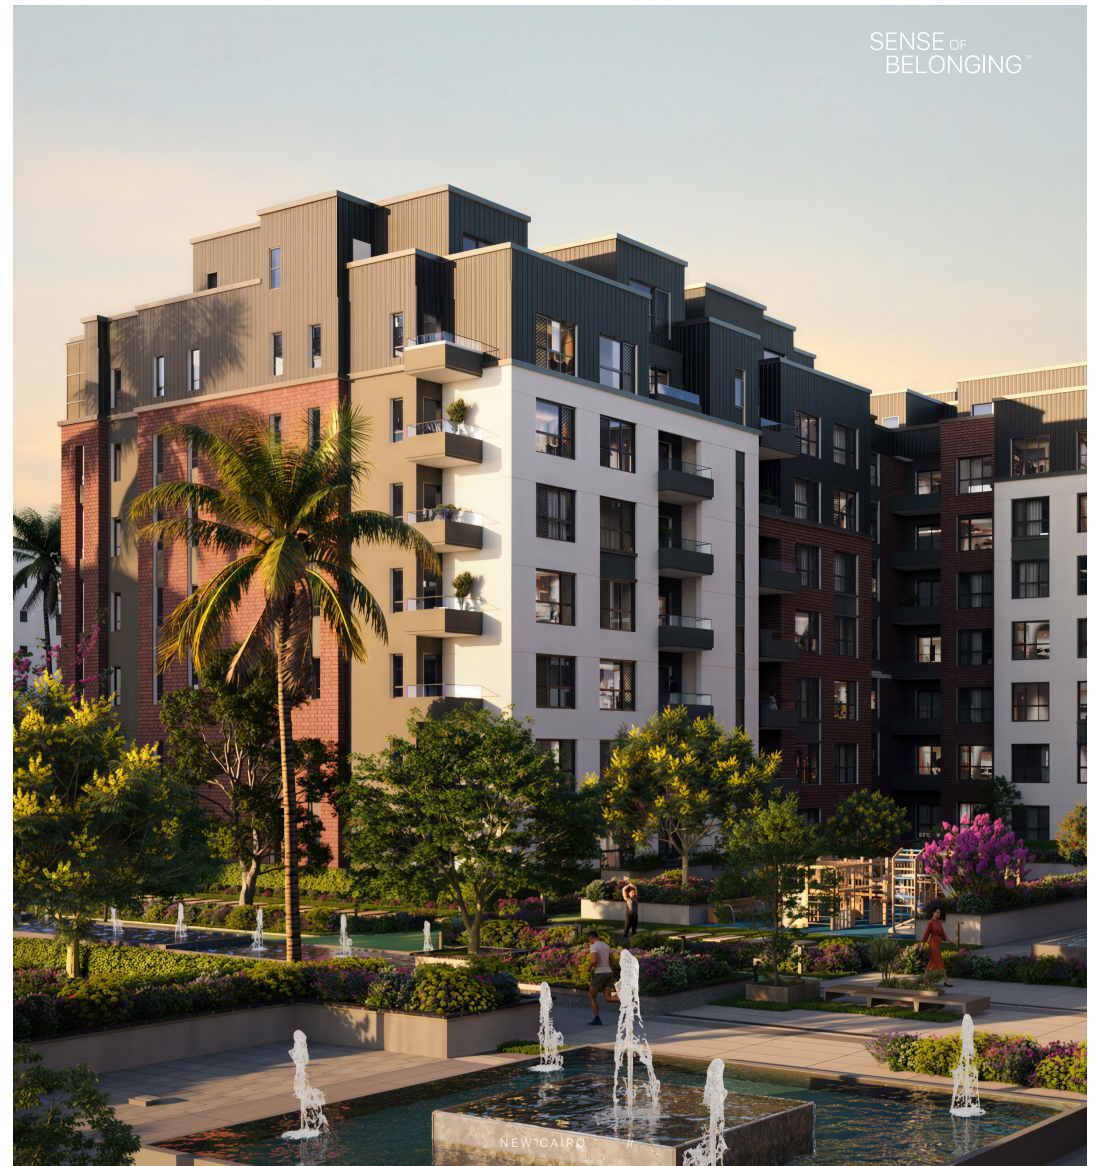

Garnet architecture is designed to let you feel a natural sense of flow and belonging