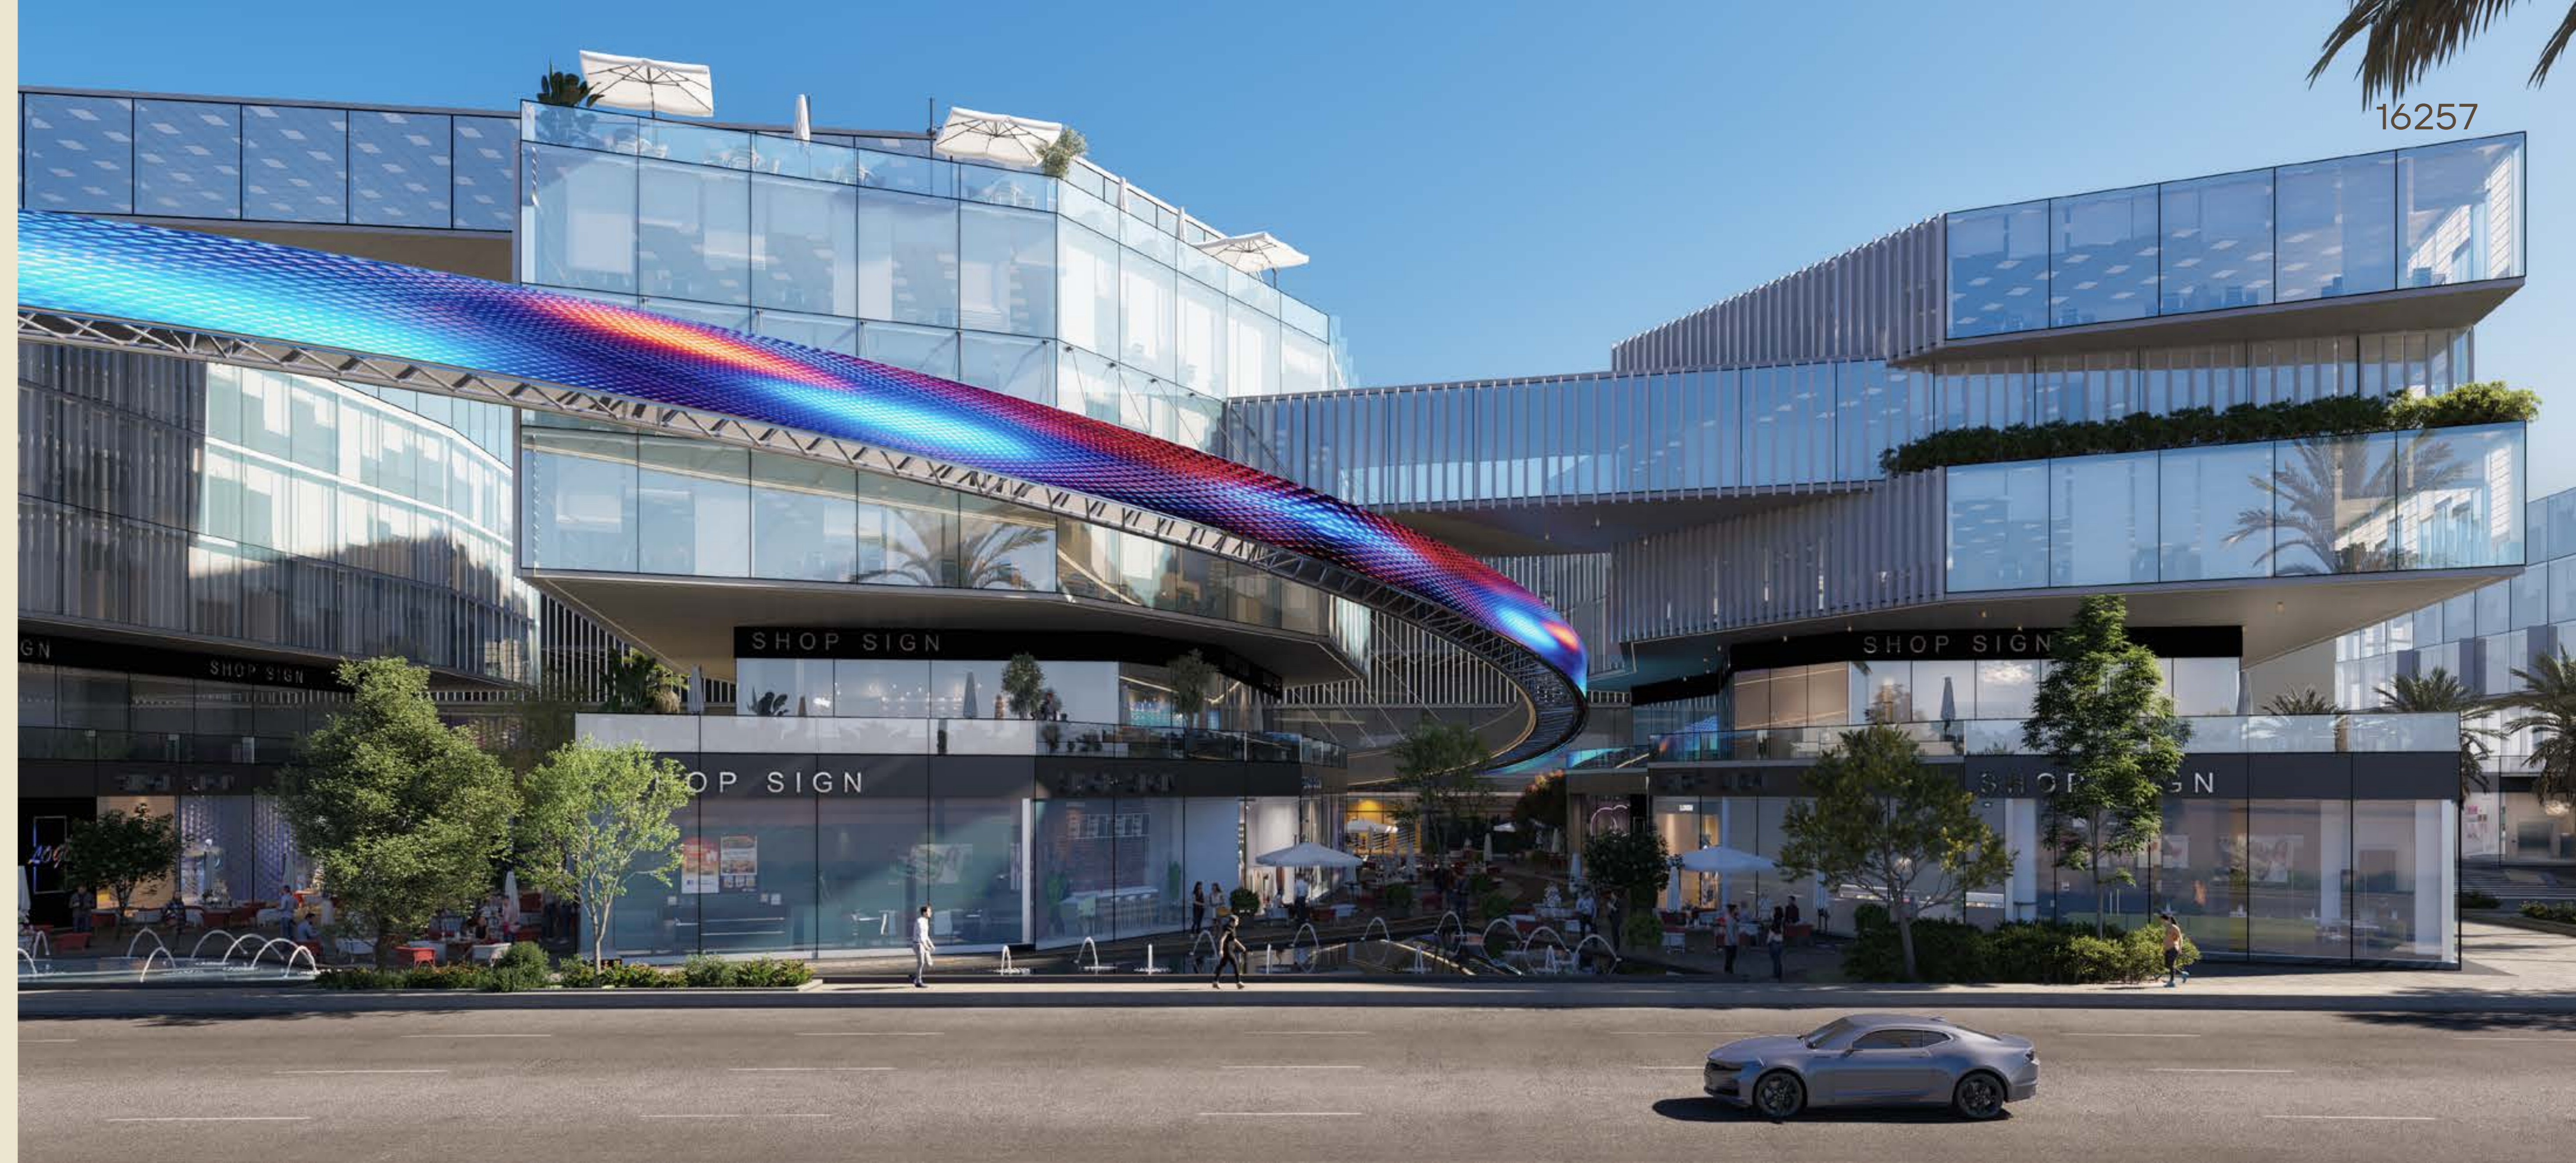

DESTINATION

Located in the heart of Sheraton, 6ixty Heliopolis offers an exceptional location in Cairo, with convenient access to key destinations.